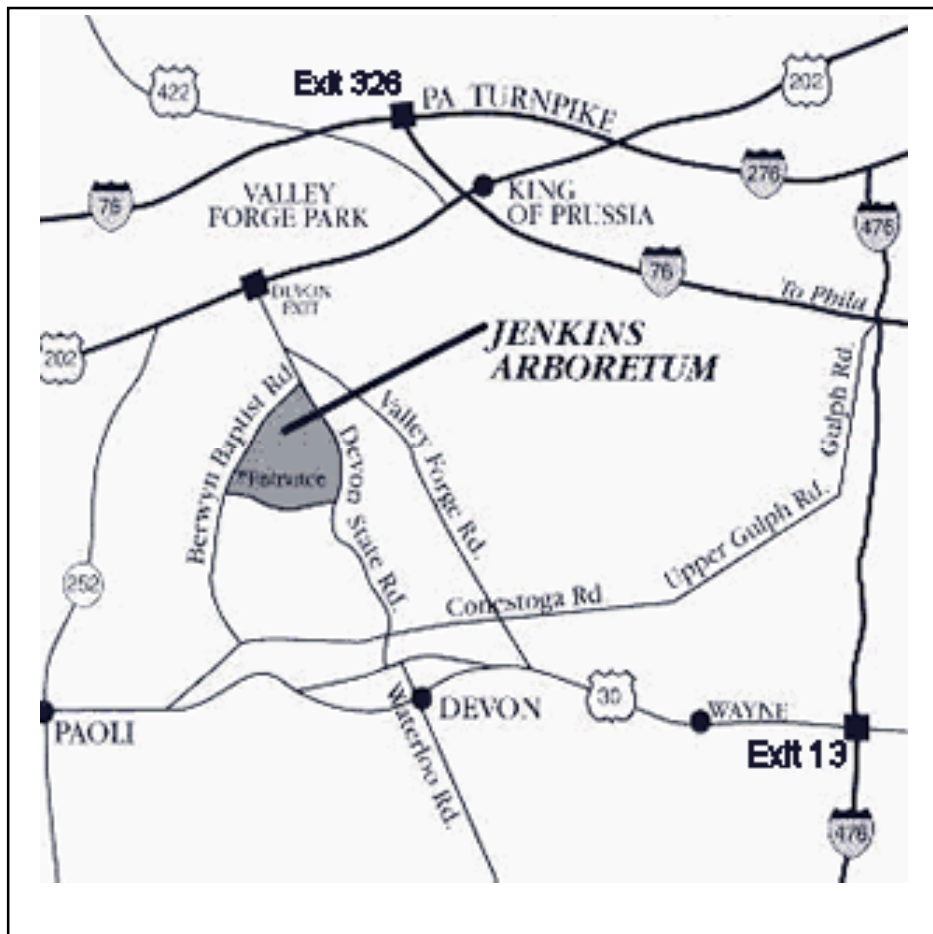

Directions to Jenkins Arboretum are also available on our web site:

<http://www.ValleyForgeARS.org>