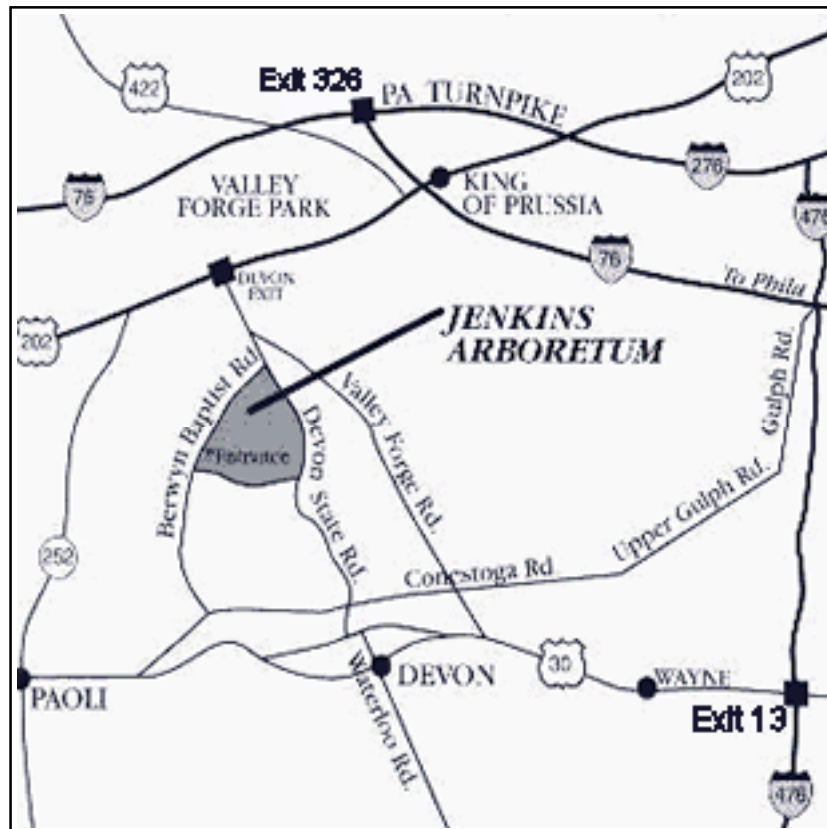

Directions to Jenkins Arboretum are also available on our web site:
www.ValleyForgeARS.org