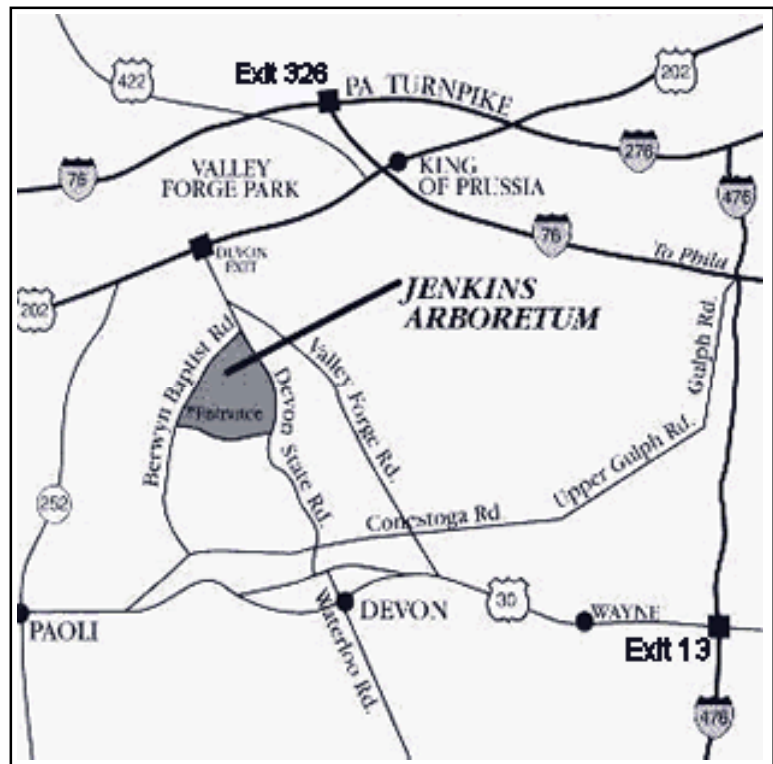

Directions to Jenkins Arboretum are also available on our web site:
www.ValleyForgeARS.org