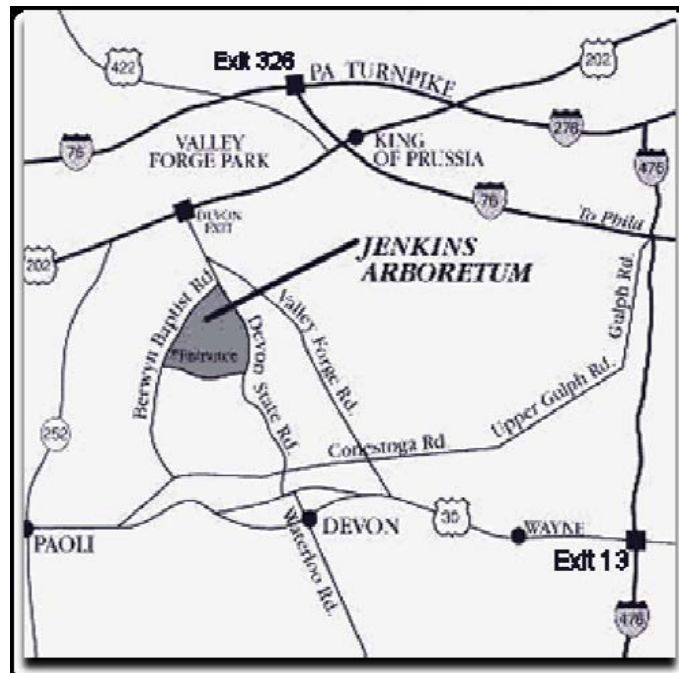

Directions to Jenkins Arboretum are available on www.ValleyForgeARS.org and on www.JenkinsArboretum.org